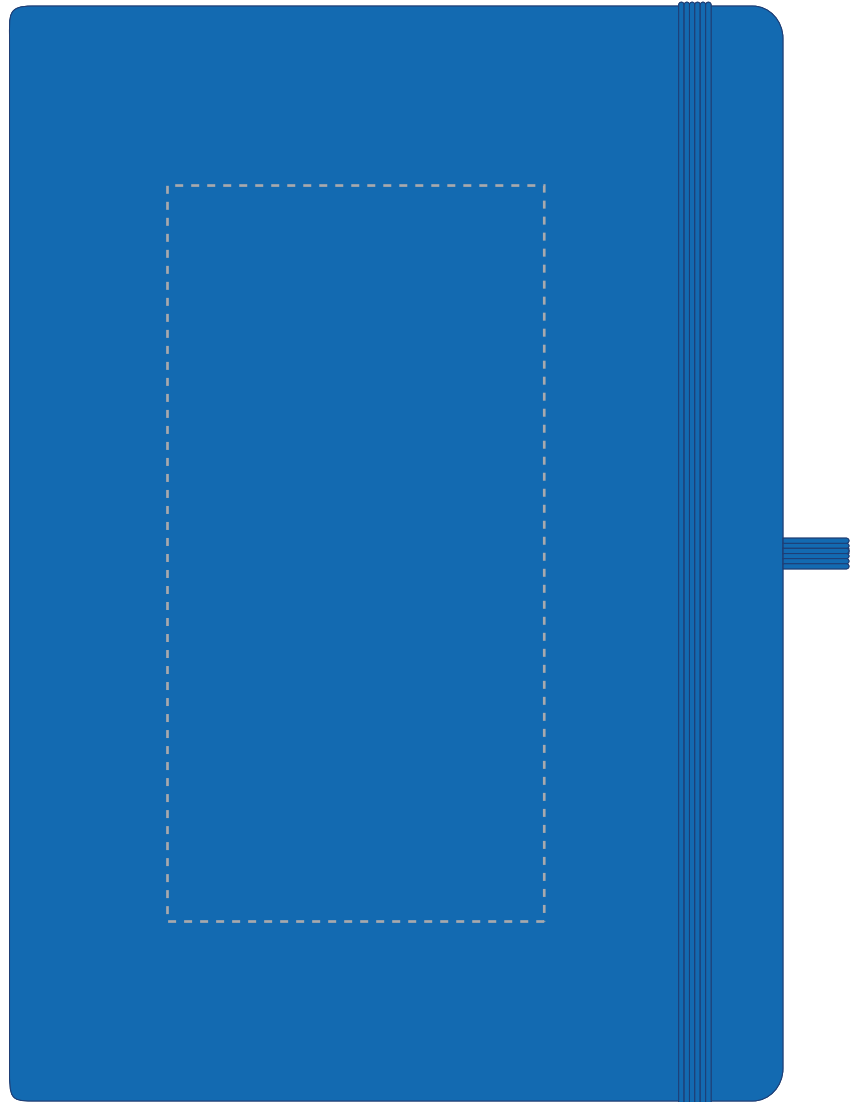

Your Ref:	Quantity:	Product Code: QS0344
Our Ref:	Version: 1	Product Colour: ROYAL BLUE

PRINTING CONCERNS:

We stock this item in the following colours

**PANTONE REFERENCE(S)**

Full colour printing

Due to the nature of the product the print position may vary by 2 - 3 mm

ARTWORK SCALE 50%
FrontProduct Image for visualisation
- colours may vary

- CENTRED TO PRINT AREA
- CENTRED TO NOTEBOOK

The dashed line is to demonstrate print area and will not appear on your printed item