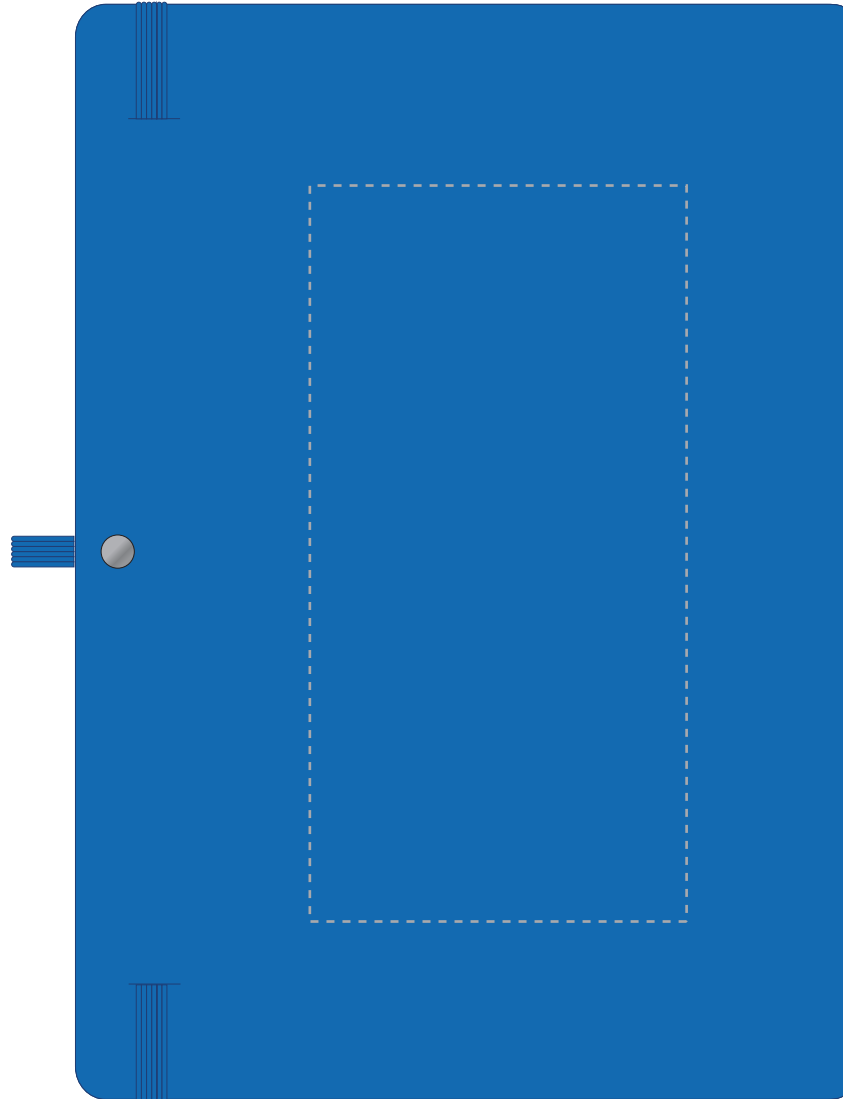

ARTWORK SCALE 50%
FrontProduct Image for visualisation
- colours may vary

- CENTRED TO PRINT AREA
- CENTRED TO NOTEBOOK

The dashed line is to demonstrate print area and will not appear on your printed item

**PANTONE REFERENCE(S)**

Full colour printing

Due to the nature of the product the print position may vary by 2 - 3 mm

 ARTWORK SCALE 50%
 Back

 Product Image for visualisation
 - colours may vary

- CENTRED TO PRINT AREA
- CENTRED TO NOTEBOOK

The dashed line is to demonstrate print area and will not appear on your printed item
PLEASE NOTE:

- All colours including print and product are for visual purposes only and should not be regarded as the actual colour of the product and print.
- Some products may vary from batch to batch and may differ from previous orders.
- The colour and texture of a product can also have an effect on the final print colour.
- By approving this order we accept that you understand these terms.